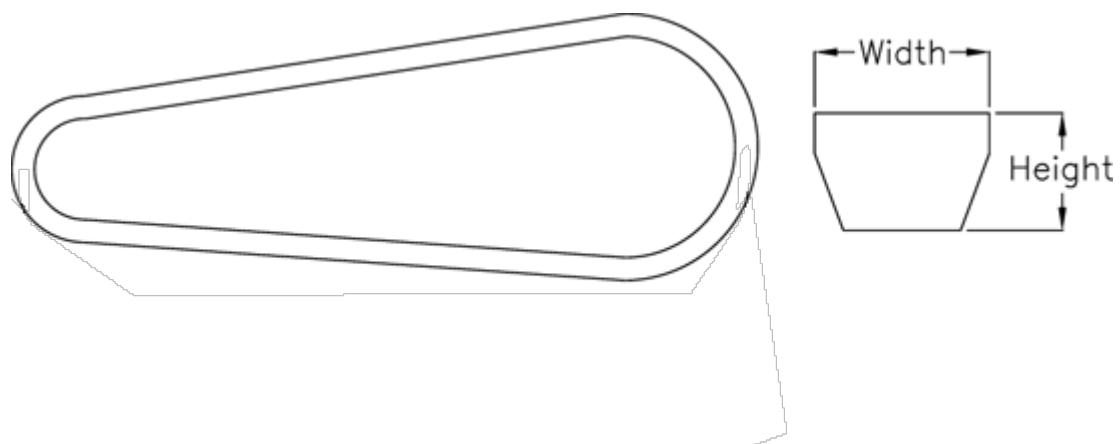

# Data Sheet

Article number: 601962763350  
Description: Gates V-belt SPC 3350 Ld 3350  
DELTA NARROW

## Measures

---

Datum length =	3350
Height =	18
Width =	22